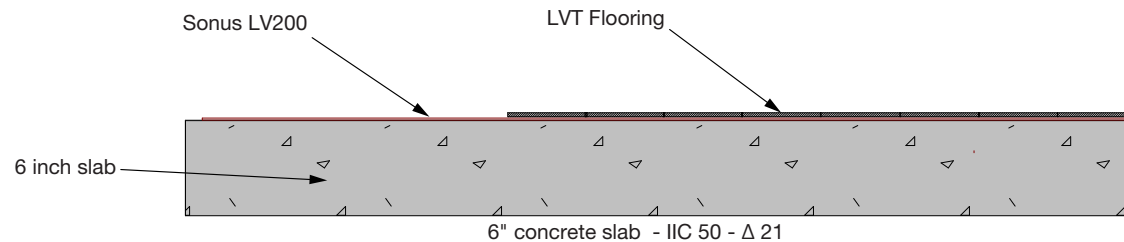

REGUPOL®
SONUS™ LV
Acoustic Floor Detail

Name: LV Detail

Scale: Not to Scale

Part / Drawing number: 030216d2