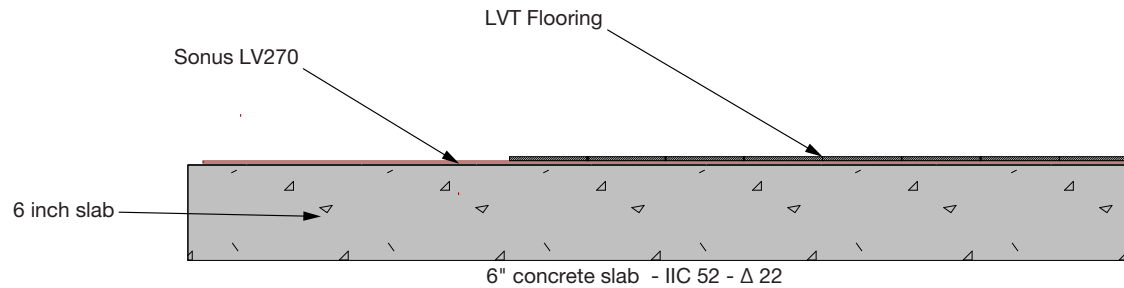

REGUPOL®
SONUS™ LV
Acoustic Floor Detail

Name: LV Detail

Scale: Not to Scale

Part / Drawing number: 030216d2