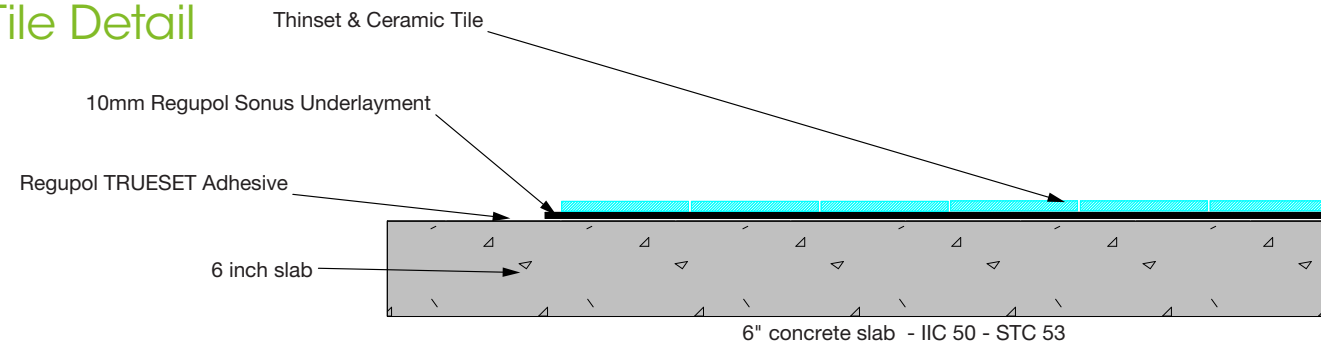

# REGUPOL<sup>®</sup> SONUS<sup>™</sup> Ceramic Tile Detail

Name: Tile Detail

Scale: Not to Scale

Part / Drawing number: 122115d1