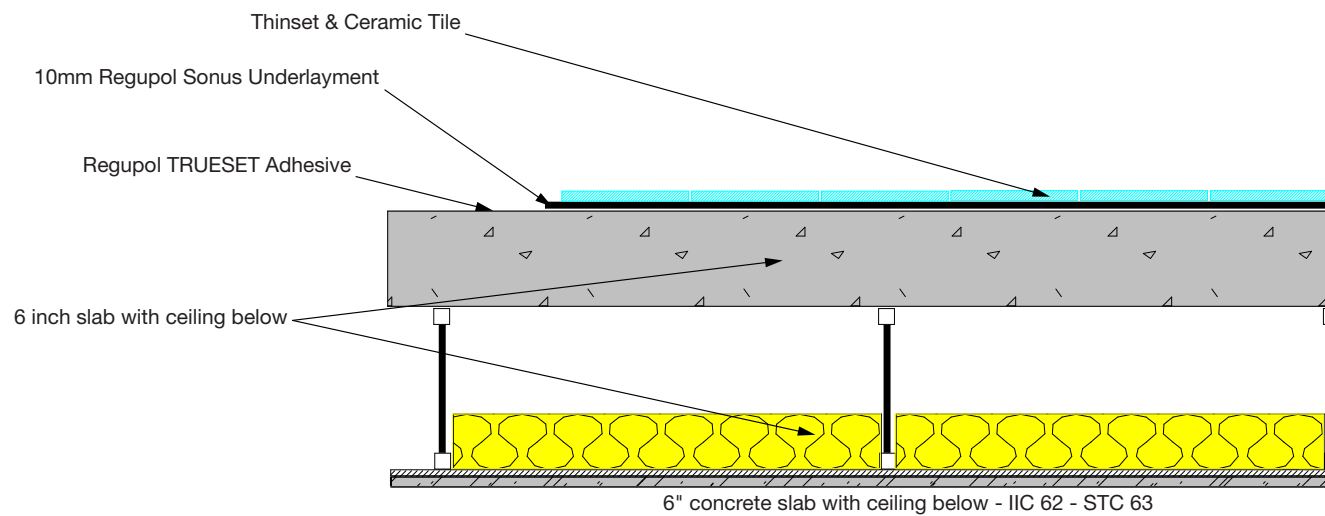

# REGUPOL<sup>®</sup> SONUS<sup>™</sup> Ceramic Tile Detail

Name: Tile Detail

Scale: Not to Scale

Part / Drawing number: 122115d1