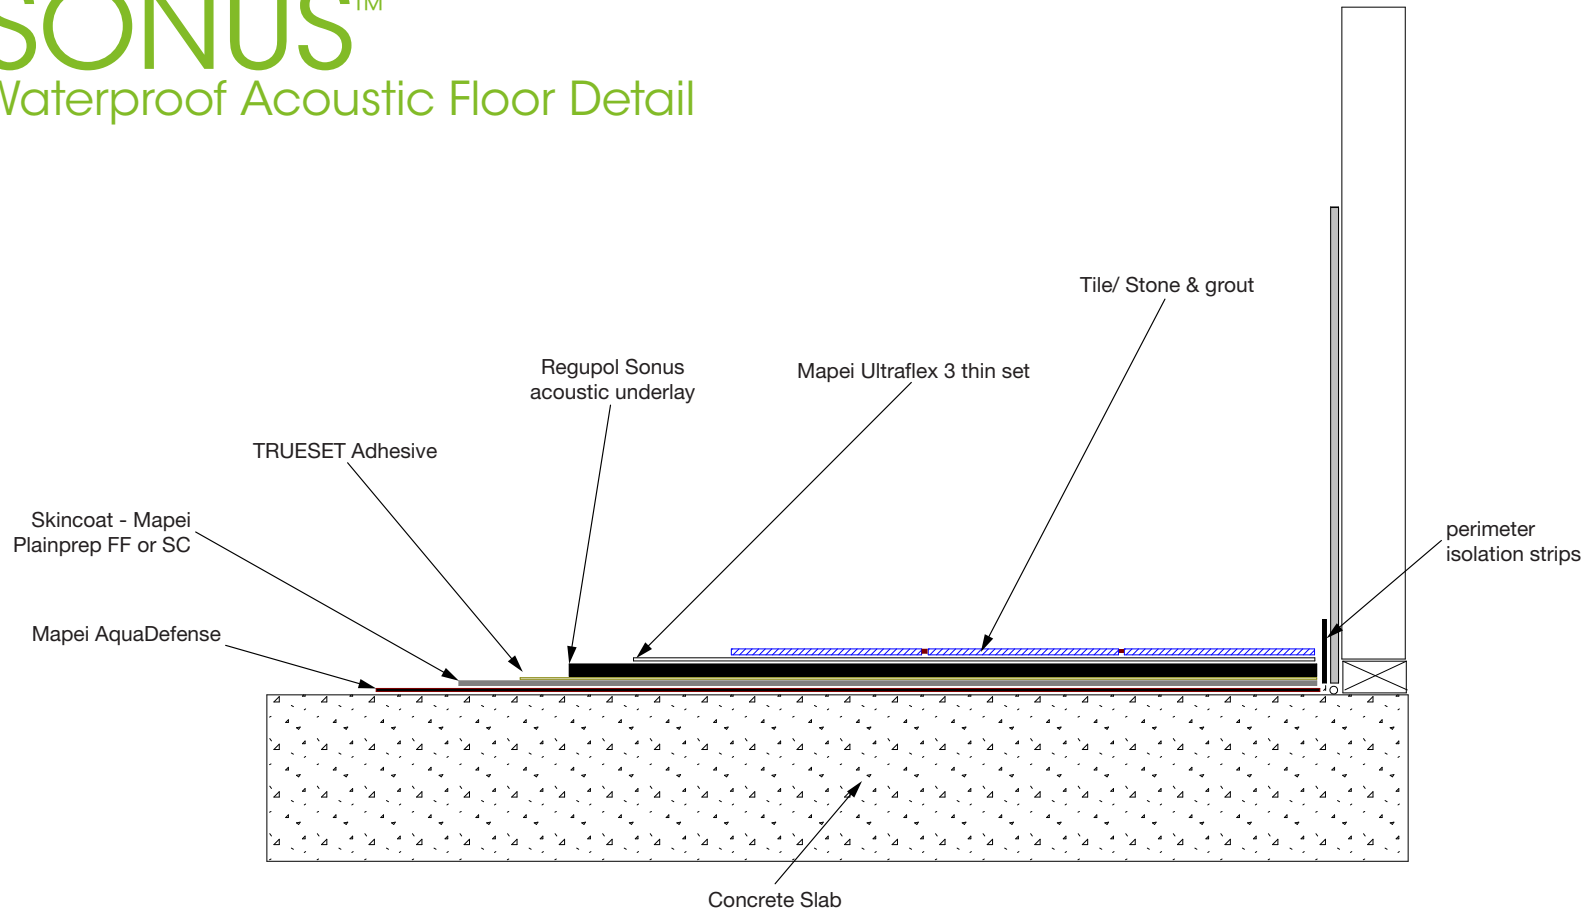

REGUPOL[®] SONUS[™]

Waterproof Acoustic Floor Detail

REGUPOL[®] AMERICA

Name: Waterproof Product Detail

Scale: Not to Scale

Part / Drawing number: 092915d1