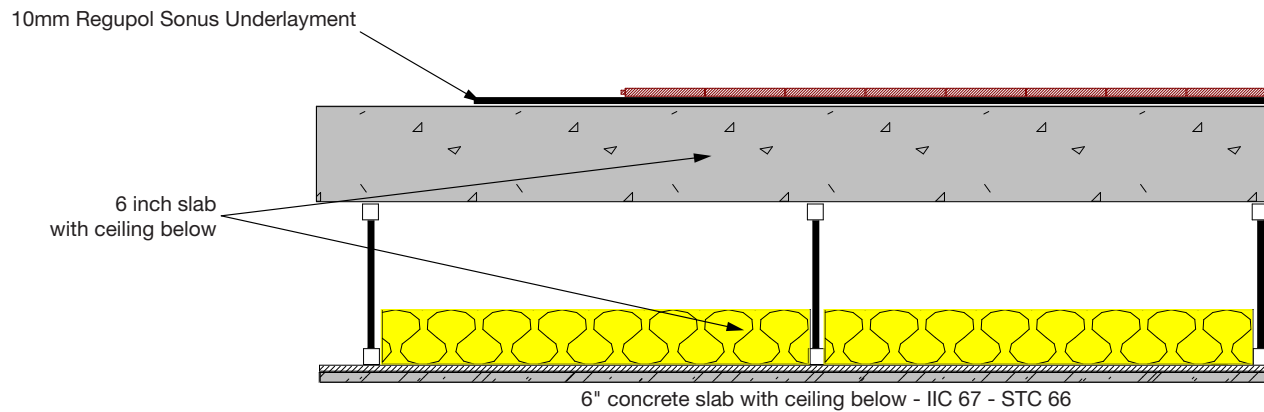

REGUPOL®
SONUS™
Engineered Hardwood Detail

Name: Hardwood Detail

Scale: Not to Scale

Part / Drawing number: 122115d1