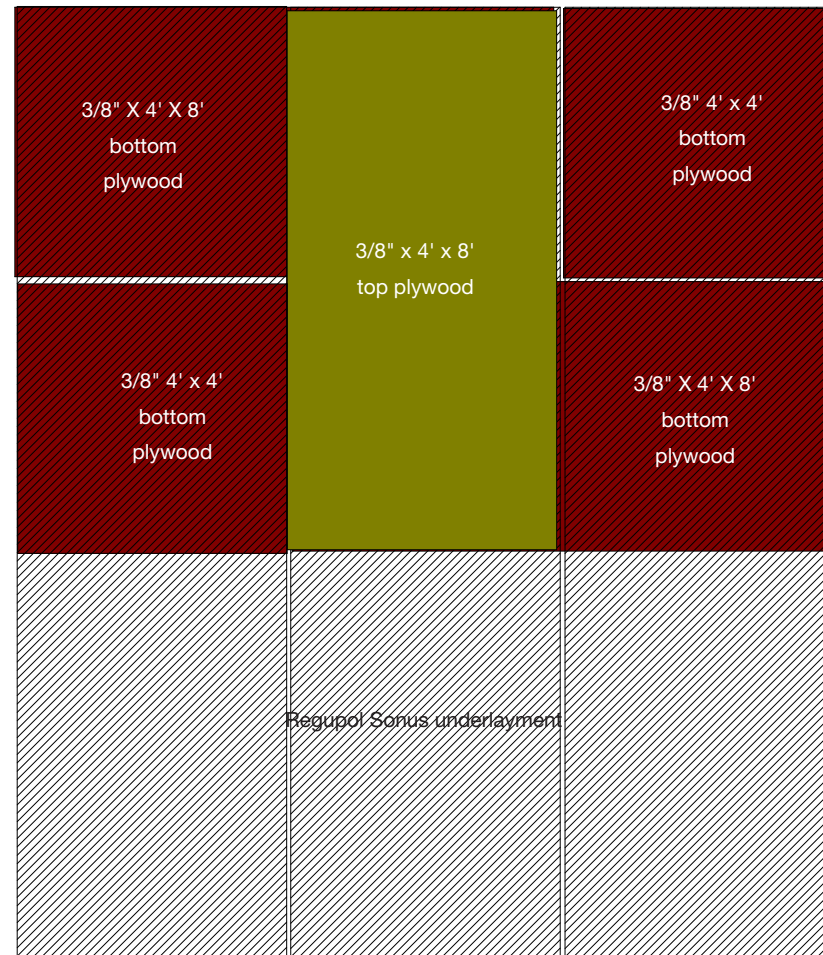

## Nail Down Solid Hardwood Detail

SonusWave under 2 layers of 3/8" plywood offset top & bottom boards, glued & pinned together

**REGUPOL® AMERICA**

Project Name: SonusWave Plywood

Scale: Not to Scale

Part / Drawing Number: 050416d1