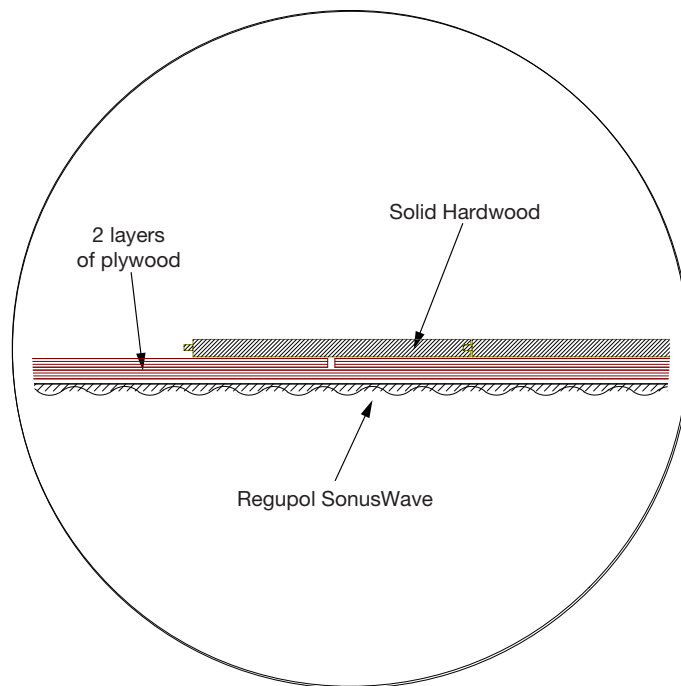

# REGUPOL® SONUSWAVE

## Nail Down Solid Hardwood Detail

SonusWave under 2 layers of 3/8" plywood offset top & bottom boards, glued & pinned together

**REGUPOL® AMERICA**

Project Name: SonusWave Plywood

Scale: Not to Scale

Part / Drawing Number: 050416d1